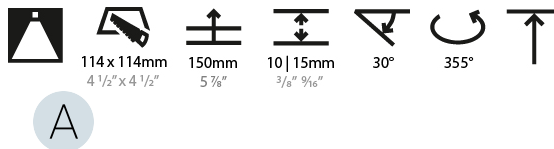

PHYSICAL

Shape: Square
Length (mm): 119
Length (in): 4 11/16
Width (mm): 119
Width (in): 4 11/16
Depth (mm): 132
Depth (in): 5 3/16
Ceiling Thickness (mm): 10 / 12.5 / 15
Ceiling Thickness (in): 3/8 or 1/2 or 9/16
Min. Recessing Depth (mm): 200
Min. Recessing Depth (in): 7 7/8
Light Distribution: Adjustable / Downlight
Weight (kg): 0.544
Weight (lbs): 1.2
Fixture Finish: SSR / BKV / CWI / CRY / HAB / UFT / ITA / RUA / FTG / MYG / LOD / PUS / FRO / FUP / KIA / POP / BLS / SPG / MEY / GOH / GUM / CHC / COM / ABZ / JAG / OBR / MOS / ROR
Fixture Material: Aluminum Die Cast
Cut-out Measurements: 114mm / 4 1/2" x 114mm / 4 1/2"

ELECTRICAL

Lamp Type: LED (Zhaga Standard)
Input Wattage (W): 13.2 / 16.5
Total Output Wattage (W): 12 / 14
Dimming: Tri-Mode (Non-Dimming and Phase Dimming (120Vac only) and 0-10V Dimming)
Driver Included: No
Driver Location: Recessed Housing
Driver Type: Constant Current - Universal
Driver Class: Class 2
Housing: See components
Input Voltage (V): 120 - 277
Constant Current (MA): 350

LED

Number of LEDs: 1
Color Temperature (°K): 2700 / 3000 / 3500 / 4000
Max. Delivered Lumen (lm): 850 / 950 / 1019 / 1040
Nominal Lumen (lm): 960 / 1070 / 1156 / 1180
CRI: >90 CRI
Lamp Life (hrs): 50000

OPTICAL

Reflector°: 10
Adjustability: Rotational 355°; Tilt 30°

RATINGS AND CERTIFICATIONS

Certified By: Certified for North American Standards
IP rating: IP20