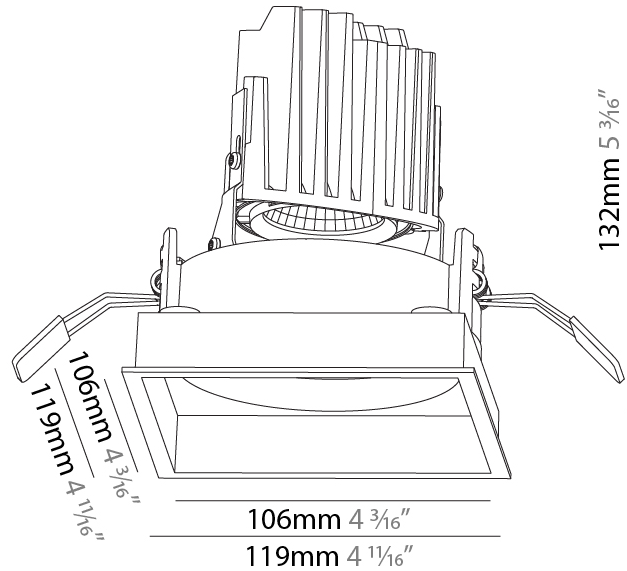

PHYSICAL

Shape: Square
Length (mm): 119
Length (in): 4 11/16
Width (mm): 119
Width (in): 4 11/16
Depth (mm): 132
Depth (in): 5 3/16
Ceiling Thickness (mm): 10 / 12.5 / 15
Ceiling Thickness (in): 3/8 or 1/2 or 9/16
Min. Recessing Depth (mm): 200
Min. Recessing Depth (in): 7 7/8
Light Distribution: Adjustable / Downlight
Weight (kg): 0.544
Weight (lbs): 1.2
Fixture Finish: SSR / BKV / CWI / CRY / HAB / UFT / ITA / RUA / FTG / MYG / LOD / PUS / FRO / FUP / KIA / POP / BLS / SPG / MEY / GOH / GUM / CHC / COM / ABZ / JAG / OBR / MOS / ROR
Fixture Material: Aluminum Die Cast
Cut-out Measurements: 114mm / 4 1/2" x 114mm / 4 1/2"

ELECTRICAL

Lamp Type: LED (Zhaga Standard)
Input Wattage (W): 13.2 / 16.5
Total Output Wattage (W): 12 / 14
Dimming: Tri-Mode (Non-Dimming and Phase Dimming (120Vac only) and 0-10V Dimming)
Driver Included: No
Driver Location: Recessed Housing
Driver Type: Constant Current - Universal
Driver Class: Class 2
Housing: See components
Input Voltage (V): 120 - 277
Constant Current (MA): 350

LED

Number of LEDs: 1
Color Temperature (°K): 2700 / 3000 / 3500 / 4000
Max. Delivered Lumen (lm): 850 / 950 / 1019 / 1040
Nominal Lumen (lm): 960 / 1070 / 1156 / 1180
CRI: >90 CRI
Lamp Life (hrs): 50000

OPTICAL

Reflector°: 10
Adjustability: Rotational 355°; Tilt 30°

RATINGS AND CERTIFICATIONS

Certified By: Certified for North American Standards
IP rating: IP20